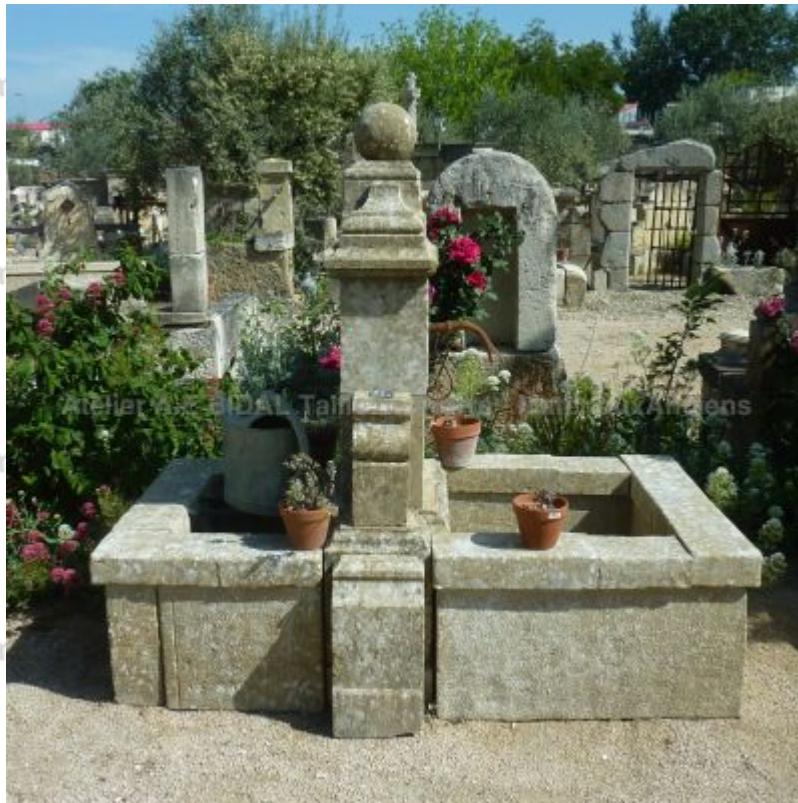

Lovely double-basins wall fountain in patinated stone

Beautiful antique stone fountain with 2 basins of the same height (51 cm) topped by wide copings. The central pediment is decorated with a wrought iron water outlet on one side, and an antique metal faucet on the other side, and nicely topped by a molded headpiece with sphere. The smallest basin has a pair of bucket-rest bars.

Height 178 cm

Width 190 cm

Depth 115 cm

- BASIN N° 1 : L 92 x D 101 x H 51 cm / inner dimensions
L 67 x D 61 cm - BASIN N° 2 : L 67 x D 96 x H 51 cm /
inner dimensions L 57 x D 46 cm

Price

4200 €

Reference

FA798