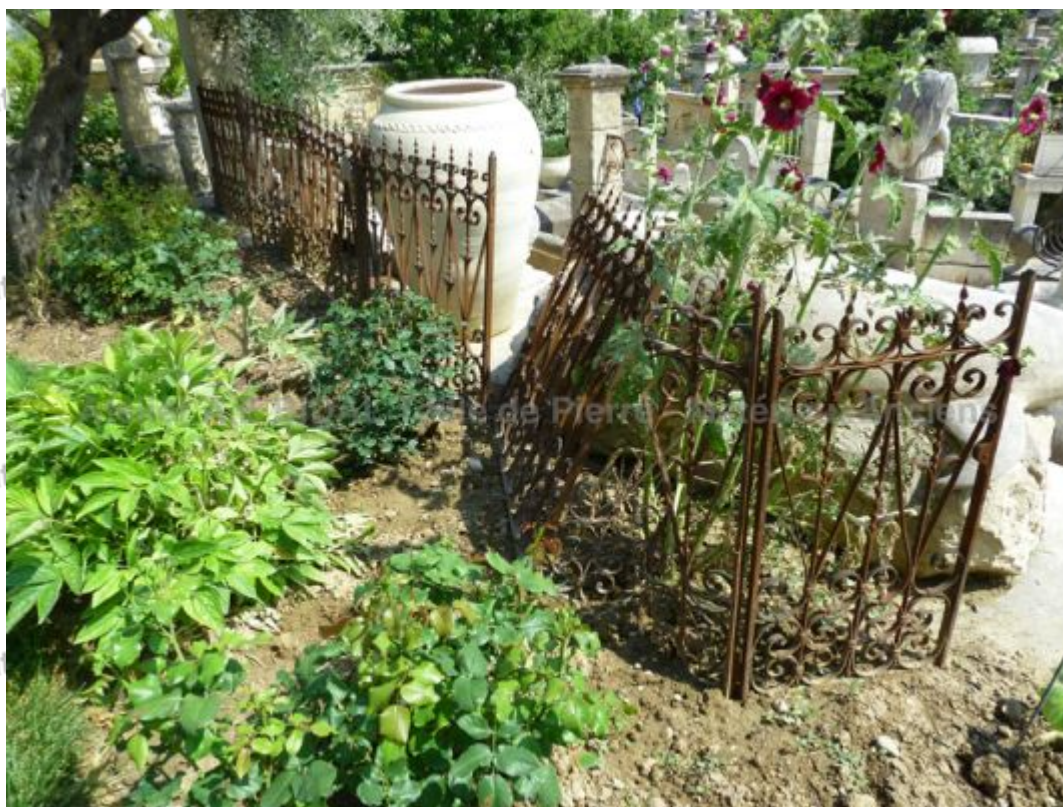

Antique openwork wrought-iron guardrail with volutes and small door.

Small antique openwork wrought-iron railing with small door. Animated with beautiful moldings, rounded shapes and volutes. Very beautiful riveted ironwork.

Height 90 cm

- Availabilities: 6 linear meters coming with several elements (4 elements approx. 100cm Long and 2 other elements including a small door of 120cm and 80cm Long) - Small gate: L 75cm x H 90cm